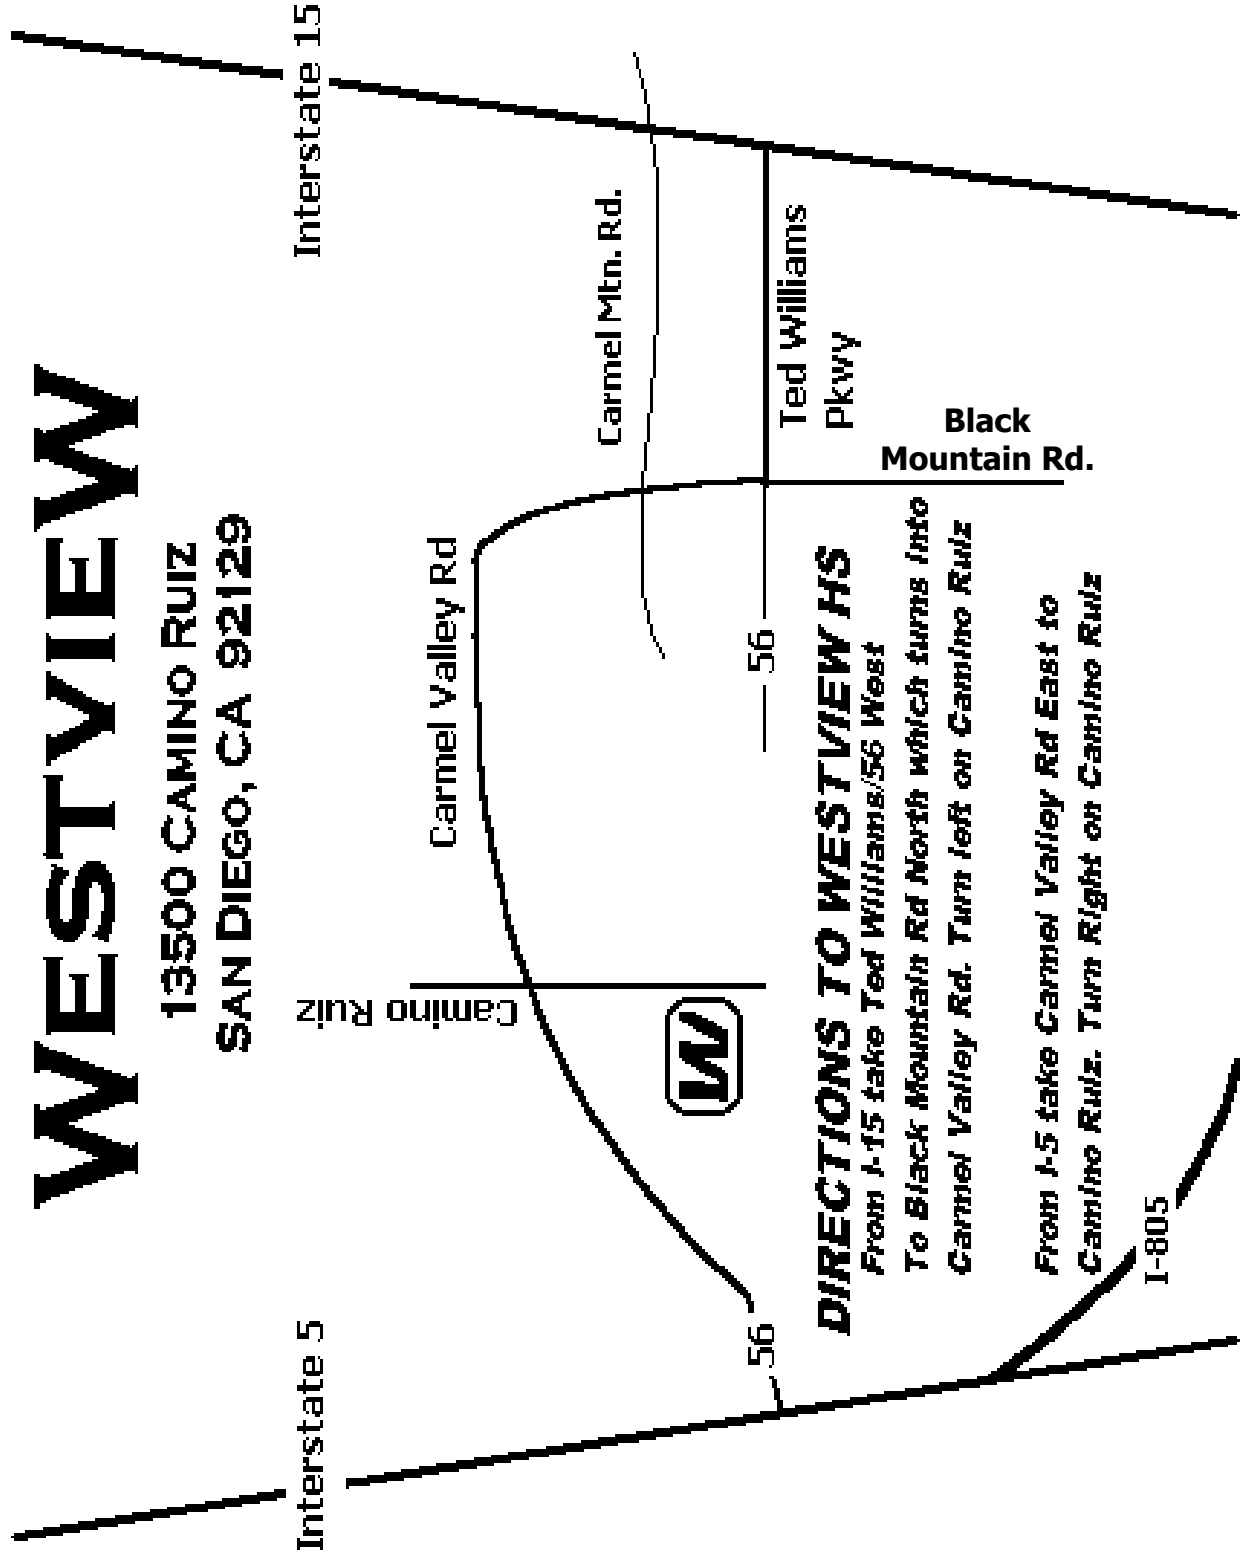

WESTVIEW

13500 CAMINO RUIZ
SAN DIEGO, CA 92129

DIRECTIONS TO WESTVIEW HS

*From I-15 take Ted Williams/56 West
To Black Mountain Rd North which turns into
Carmel Valley Rd. Turn left on Camino Ruiz*

*From I-5 take Carmel Valley Rd East to
Camino Ruiz. Turn Right on Camino Ruiz*